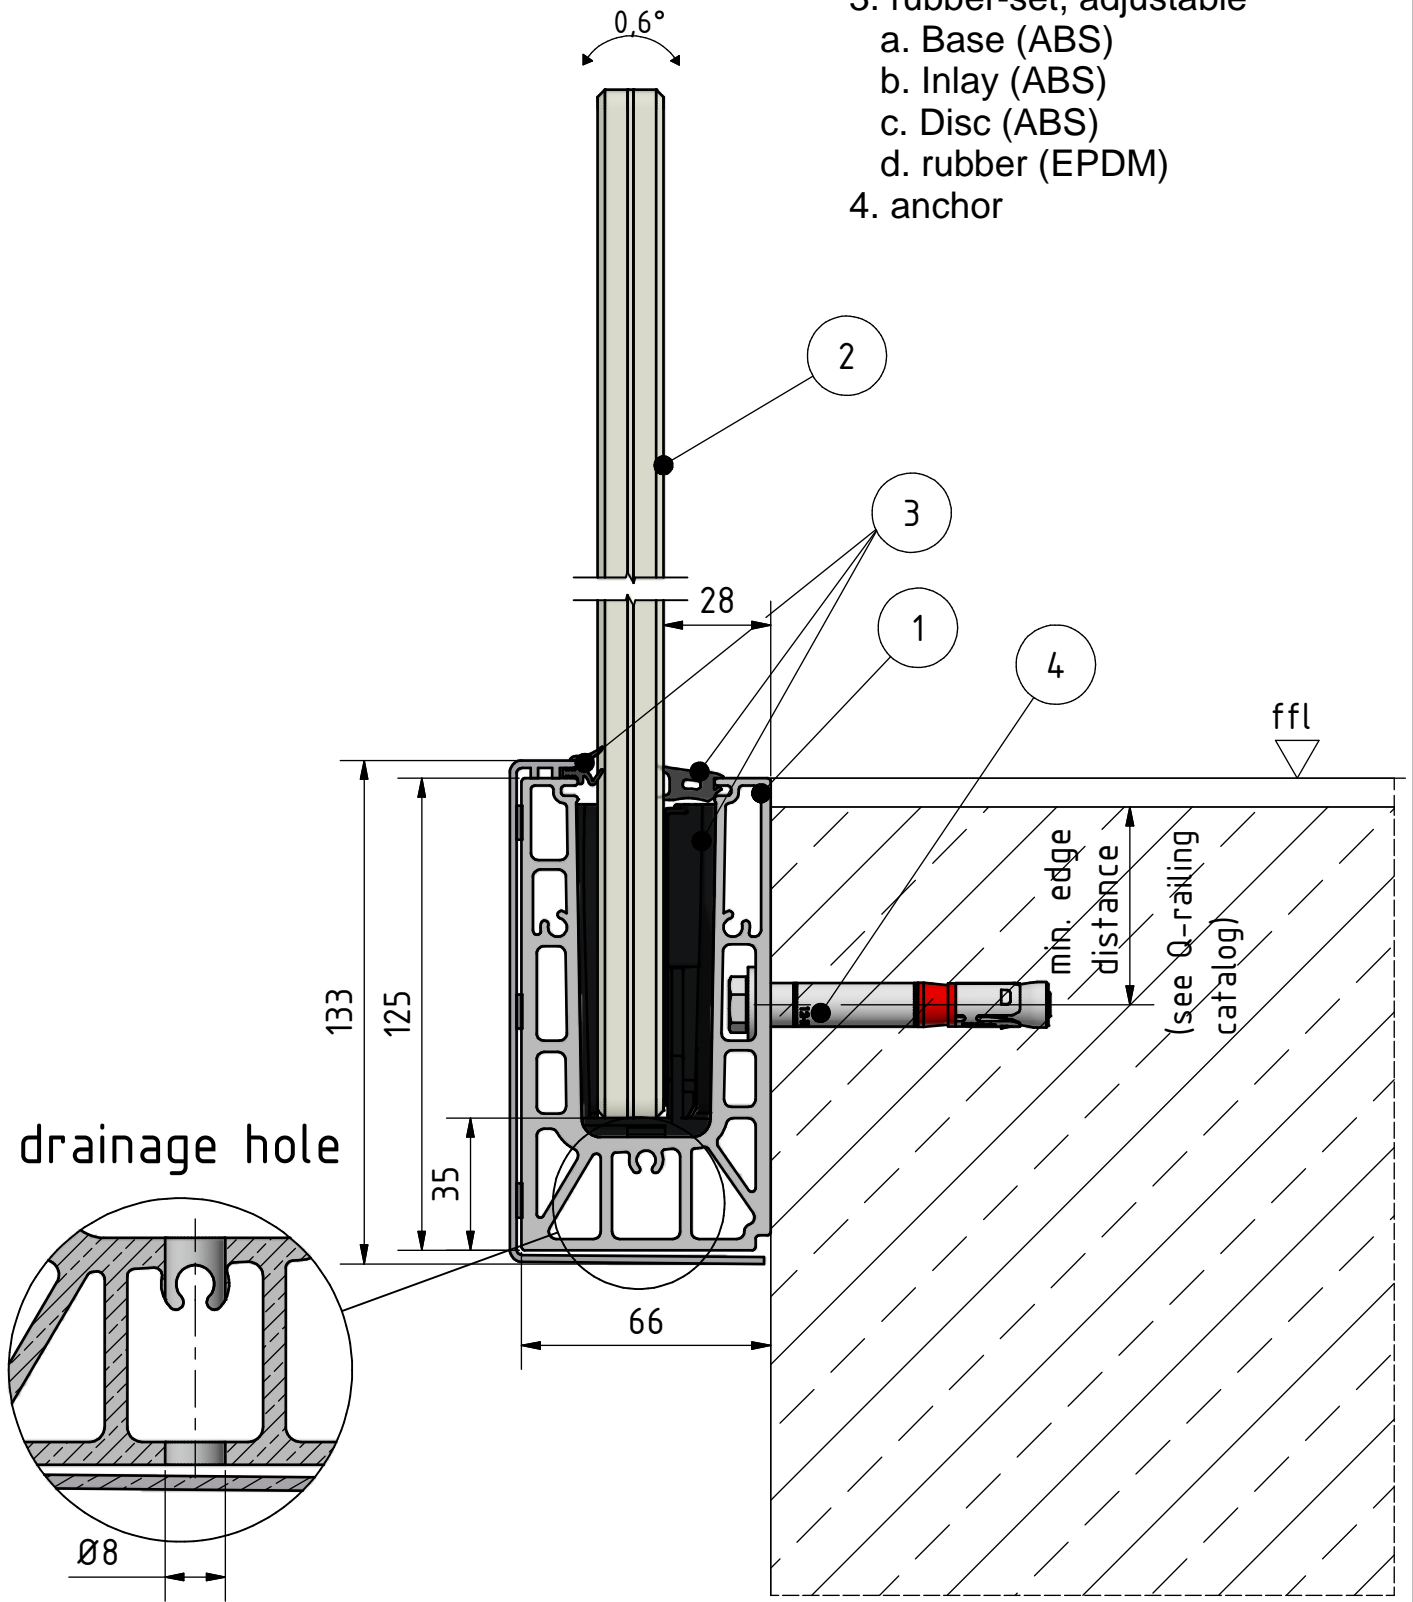

1. Top profile (Easy Glass Smart)
2. glass 12mm- 17,52mm
3. rubber-set, adjustable
 - a. Base (ABS)
 - b. Inlay (ABS)
 - c. Disc (ABS)
 - d. rubber (EPDM)
4. anchor

SYSTEM: Easy Glass Smart, adjustable
MODEL: 6931
DESCRIPTION: Fascia mount

DRAWN: AIG
DATE: 02.08.2019
DRAWING NO.: 6931-001

This detail drawing is for reference purposes only. The installer must check the specifications and details with the local situation and regulations. For further advice and service please contact your nearest Q-railing office.