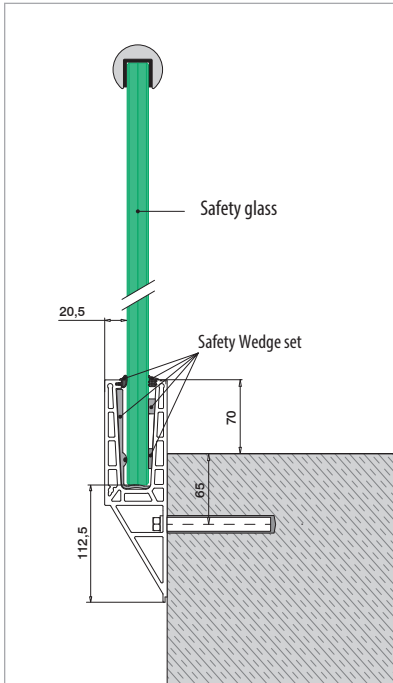

# ASSEMBLY GUIDE

168140-050-00-18

Railing base

EASY GLASS® PRO Y - Base shoe, fascia mount

For adjustable glass fixation

Q-INFO MOD 8140

Assembly video:  
<https://q-railing.com/38xp7Ex>

# ASSEMBLY GUIDE

168140-050-00-18

Railing base

EASY GLASS® PRO Y - Base shoe, fascia mount

For non-adjustable glass fixation

Q-INFO MOD 8140