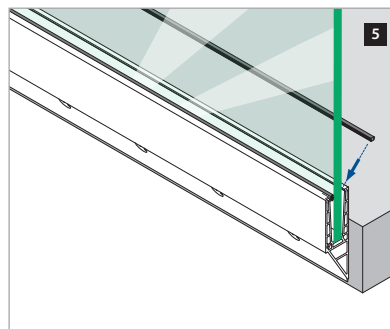

# ASSEMBLY GUIDE

168140-050-00-18

Railing base

EASY GLASS® PRO Y - Base shoe, fascia mount

For adjustable glass fixation

Q-INFO MOD 8140

Assembly video:  
<https://q-railing.com/38xp7Ex>

# ASSEMBLY GUIDE

168140-050-00-18

Railing base

EASY GLASS® PRO Y - Base shoe, fascia mount

For non-adjustable glass fixation

Q-INFO MOD 8140