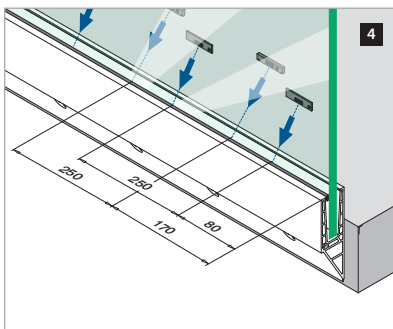

# ASSEMBLY GUIDE

168140-050-00-18

Railing base

EASY GLASS® PRO Y - Base shoe, fascia mount

For adjustable glass fixation

Q-INFO MOD 8140

Assembly video:  
<https://q-railing.com/38xp7Ex>

# ASSEMBLY GUIDE

168140-050-00-18

Railing base

EASY GLASS® PRO Y - Base shoe, fascia mount

For non-adjustable glass fixation

Q-INFO MOD 8140