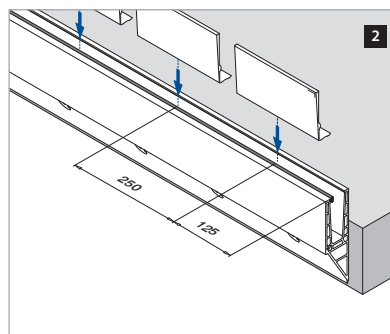

# ASSEMBLY GUIDE

168140-050-00-18

Railing base

EASY GLASS® PRO Y - Base shoe, fascia mount

For adjustable glass fixation

Q-INFO MOD 8140

Assembly video:  
<https://q-railing.com/38xp7Ex>

# ASSEMBLY GUIDE

168140-050-00-18

Railing base

EASY GLASS® PRO Y - Base shoe, fascia mount

For non-adjustable glass fixation

Q-INFO MOD 8140