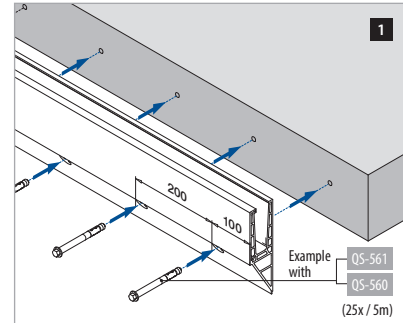

# ASSEMBLY GUIDE

168140-050-00-18

Railing base

EASY GLASS® PRO Y - Base shoe, fascia mount

For adjustable glass fixation

Q-INFO MOD 8140

Assembly video:  
<https://q-railing.com/38xp7Ex>

# ASSEMBLY GUIDE

168140-050-00-18

Railing base

EASY GLASS® PRO Y - Base shoe, fascia mount

For non-adjustable glass fixation

Q-INFO MOD 8140