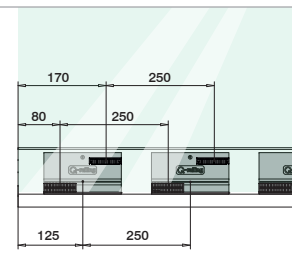

# ASSEMBLY GUIDE

168140-050-00-18

Railing base

EASY GLASS® PRO Y - Base shoe, fascia mount

For adjustable glass fixation

Q-INFO MOD 8140

Assembly video:  
<https://q-railing.com/38xp7Ex>

# ASSEMBLY GUIDE

168140-050-00-18

Railing base

EASY GLASS® PRO Y - Base shoe, fascia mount

For non-adjustable glass fixation

Q-INFO MOD 8140