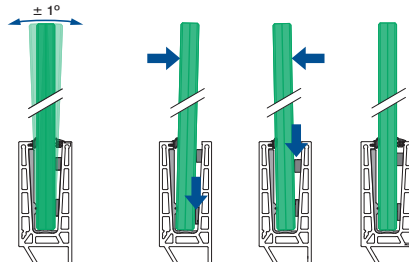

# ASSEMBLY GUIDE

168140-050-00-18

Railing base

EASY GLASS® PRO Y - Base shoe, fascia mount

For adjustable glass fixation

Q-INFO MOD 8140

Assembly video:  
<https://q-railing.com/38xp7Ex>

# ASSEMBLY GUIDE

168140-050-00-18

Railing base

EASY GLASS® PRO Y - Base shoe, fascia mount

For non-adjustable glass fixation

Q-INFO MOD 8140