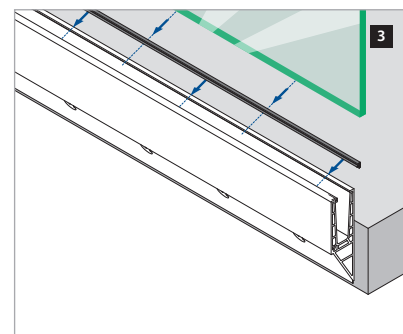

# ASSEMBLY GUIDE

168140-050-00-18

Railing base

EASY GLASS® PRO Y - Base shoe, fascia mount

For adjustable glass fixation

Q-INFO MOD 8140

Assembly video:  
<https://q-railing.com/38xp7Ex>

# ASSEMBLY GUIDE

168140-050-00-18

Railing base

EASY GLASS® PRO Y - Base shoe, fascia mount

For non-adjustable glass fixation

Q-INFO MOD 8140