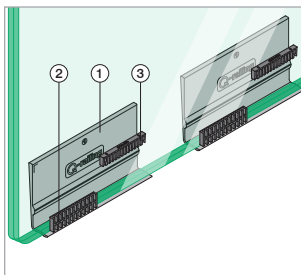

# ASSEMBLY GUIDE

168140-050-00-18

Railing base

EASY GLASS® PRO Y - Base shoe, fascia mount

For adjustable glass fixation

Q-INFO MOD 8140

Assembly video:  
<https://q-railing.com/38xp7Ex>

# ASSEMBLY GUIDE

168140-050-00-18

Railing base

EASY GLASS® PRO Y - Base shoe, fascia mount

For non-adjustable glass fixation

Q-INFO MOD 8140