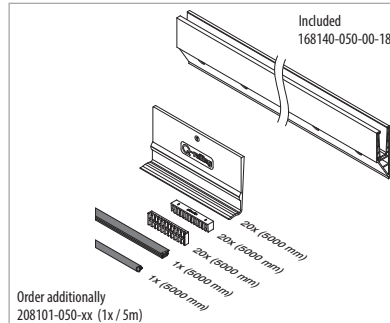

# ASSEMBLY GUIDE

168140-050-00-18

Railing base

EASY GLASS® PRO Y - Base shoe, fascia mount

For adjustable glass fixation

Q-INFO MOD 8140

Assembly video:  
<https://q-railing.com/38xp7Ex>

# ASSEMBLY GUIDE

168140-050-00-18

Railing base

EASY GLASS® PRO Y - Base shoe, fascia mount

For non-adjustable glass fixation

Q-INFO MOD 8140